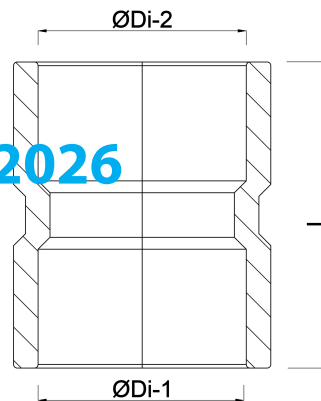

TECHNICAL SPECIFICATIONS

Colour	grey
Material	PVC-U
Connection	glue socket
Size	32 mm
Pressure	10 bar

DIMENSIONS

L	58 mm
P-1	23 mm
P-2	23 mm
ØDi-1	32 mm
ØDi-2	32 mm

Last modified date: 14/03/2026

Bosta UK Ltd.
Reflection House
Olding Road