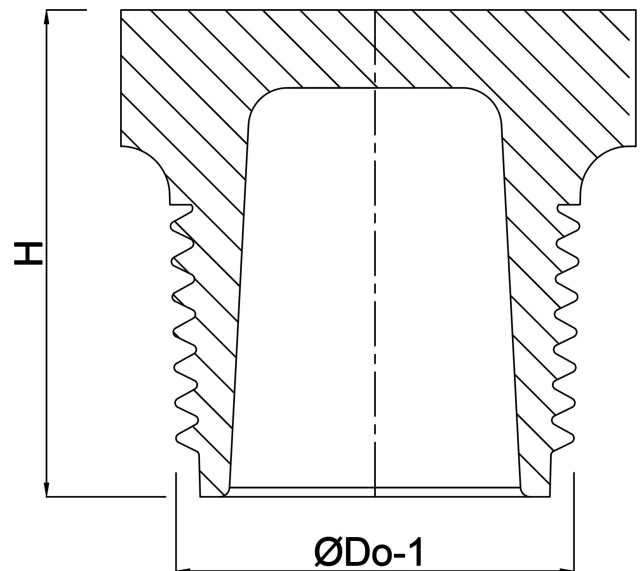

Profec Plug PVC-U 3/4" male thread 10bar grey (0110602)

TECHNICAL SPECIFICATIONS

Colour grey

Material PVC-U

Connection male thread

Pressure 10 bar

Size 3/4"

DIMENSIONS

H 28 mm

ØDo-1 3/4 "

Last modified date: 22/05/2026

Bosta UK Ltd.
Reflection House
Olding Road
Bury St. Edmunds
Suffolk
IP33 3TA
T +44 (0) 1284 716580
E enquiries@bosta.co.uk
<http://www.bosta.com>