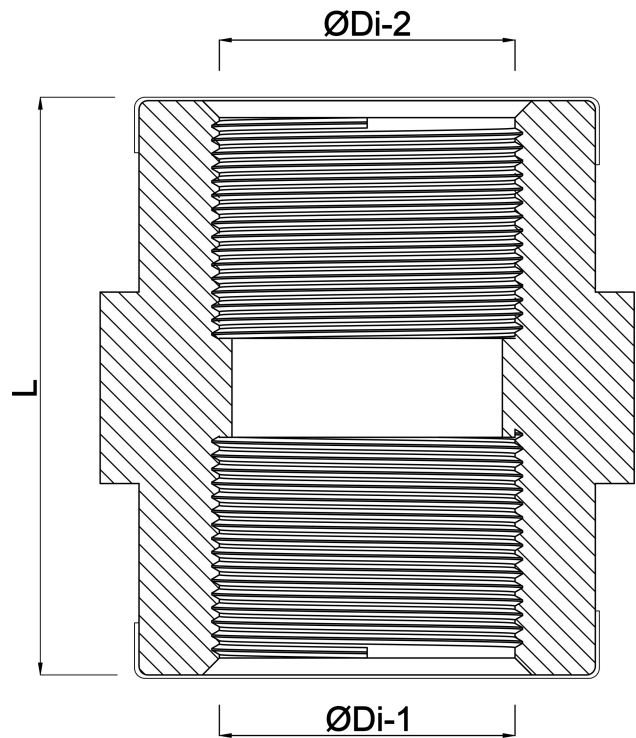

Profec Socket PVC-U 1/2" female thread 10bar grey (0110520)

TECHNICAL SPECIFICATIONS

Colour	grey
Material	PVC-U
Connection	female thread
Pressure	10 bar
Size	1/2"

DIMENSIONS

F-1	14 mm
L	36 mm
ØDi-1	1/2 "
ØDi-2	1/2 "