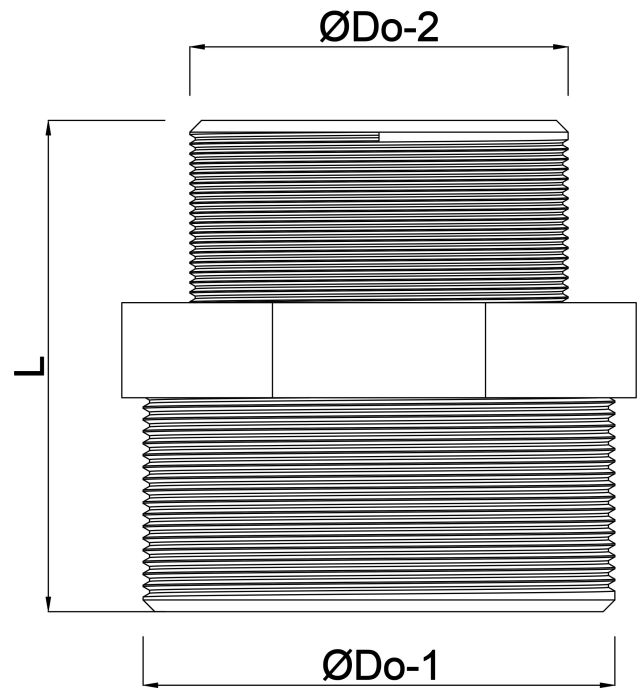

**Profec Reducing nipple
hexagonal PVC-U 4" x 2 1/2"
male thread 10bar grey
(7027476)**

TECHNICAL SPECIFICATIONS

Colour grey

Material PVC-U

Connection male thread

Pressure 10 bar

Size 4" x 2 1/2"

DIMENSIONS

F-1 39 mm

F-2 30 mm

K-1 116 mm

L 87 mm

ØDo-1 4 "

ØDo-2 2 1/2 "

Last modified date: 26/05/2026

Bosta UK Ltd.
Reflection House
Olding Road
Bury St. Edmunds
Suffolk
IP33 3TA
T +44 (0) 1284 716580
E enquiries@bosta.co.uk
<http://www.bosta.com>