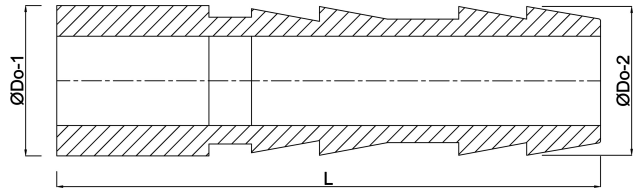

# Profec Hose tail adaptor PVC-U 25 mm spigot x hose tail 10bar grey (0111003)

# TECHNICAL SPECIFICATIONS

Colour	grey
Material	PVC-U
Connection	spigot x hose tail
Pressure	10 bar
Size	25 mm

# DIMENSIONS

L	42 mm
L	92 mm
Lb	92 mm
P-1	19 mm
ØDi-1	19 mm
ØDi-2	19 mm
ØDo-1	25 mm
ØDo-2	25 mm

**Last modified date: 23/05/2026**

Bosta UK Ltd.  
Reflection House  
Olding Road  
Bury St. Edmunds  
Suffolk  
IP33 3TA  
T +44 (0) 1284 716580  
E [enquiries@bosta.co.uk](mailto:enquiries@bosta.co.uk)  
<http://www.bosta.com>