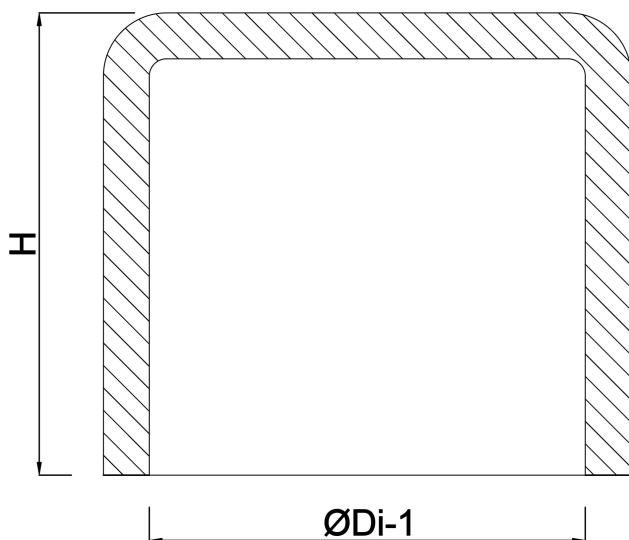

VDL Cap PVC-U 12 mm glue socket 16bar grey (7002810)

VL Van de Lande

TECHNICAL SPECIFICATIONS

Colour grey

Material PVC-U

Size 12 mm

Connection glue socket

Pressure 16 bar

DIMENSIONS

H 18 mm

P-1 12 mm

ØDi-1 12 mm

Last modified date: 24/05/2026

Bosta UK Ltd.
Reflection House
Olding Road
Bury St. Edmunds
Suffolk
IP33 3TA
T +44 (0) 1284 716580
E enquiries@bosta.co.uk
<http://www.bosta.com>