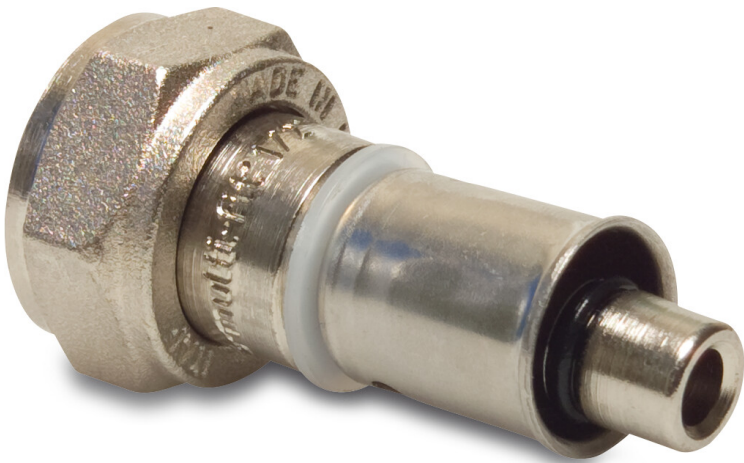

**Multi-Fit Adaptor socket brass  
nickel plated 16 mm x 3/4"  
Multi-fit x female threaded nut  
20bar KIWA (0701911)**

# TECHNICAL SPECIFICATIONS

Material	brass
Surface treatment	nickel plated
Approval	KIWA
Material seal	EPDM
Connection	Multi-fit x female threaded nut
Temperature range	-20°C - 110°C
Pressure	20 bar
Size	16 mm x 3/4"
Length	33 mm
Outer ø	48,5 mm
Wall thickness	2,0 mm