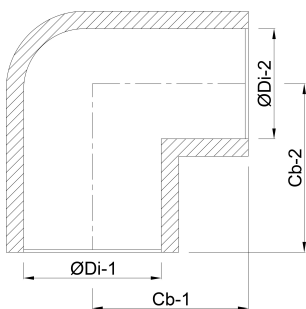

**Profec Elbow 90° PVC-U 32 mm
glue socket 16bar grey KIWA
(0110108)**

TECHNICAL SPECIFICATIONS

Colour	grey
Material	PVC-U
Approval	KIWA
Connection	glue socket
Pressure	16 bar
Size	32 mm

DIMENSIONS

Cb-1	39 mm
Cb-2	39 mm
ØDi-1	32 mm
ØDi-2	32 mm
β	90 °