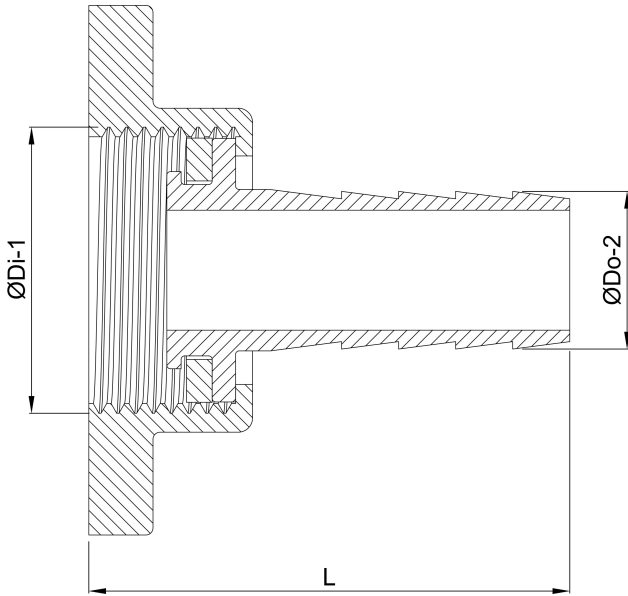

**Profec Hose tail 2/3 union  
adaptor brass 1 1/2" x 32 mm  
female threaded nut x hose tail  
type flat seal (0423344)**

# TECHNICAL SPECIFICATIONS

Type	flat seal
Material	brass
Connection	female threaded nut x hose tail
Max. temp.	120 °C
Size	1 1/2" x 32 mm
Max. temperature	120 °C

# DIMENSIONS

Dq-2	29.5 mm
F-1	17 mm
L	42.3 mm
Lb	52 mm
Lq-2	32.5 mm
Nq-2	4
P-1	26 mm
ØDi-1	1 1/2 "
ØDo-2	32 mm

**Last modified date: 23/05/2026**

Bosta UK Ltd.  
Reflection House  
Olding Road  
Bury St. Edmunds  
Suffolk  
IP33 3TA  
T +44 (0) 1284 716580  
E [enquiries@bosta.co.uk](mailto:enquiries@bosta.co.uk)  
<http://www.bosta.com>