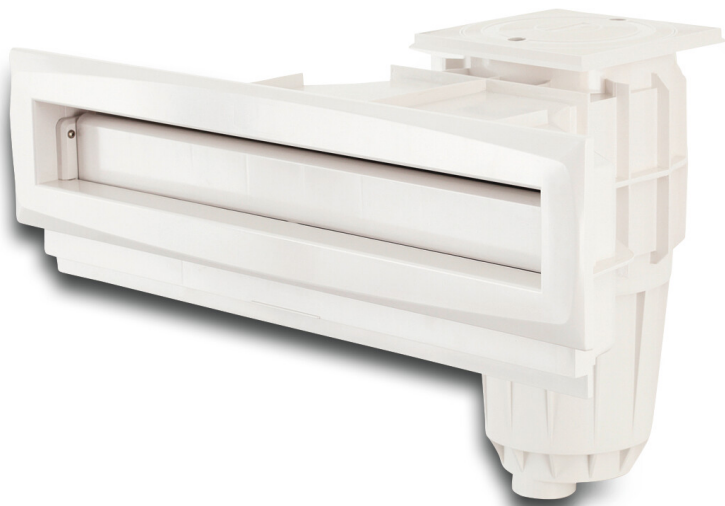

**Ocean High waterline skimmer
wide ABS 1 1/2" x 2" female
thread white/black rectangular
(7027634)**

ocean.

TECHNICAL SPECIFICATIONS

Colour	white/black
Material	ABS/stainless steel
Suitable for	liner, concrete and fibreglass pools
Connection	female thread
Model	rectangular
Size	1 1/2" x 2"

DIMENSIONS

A	582 mm
B	544.2 mm
C	790 mm
D	180 mm
E	265 mm
F	317 mm
G	700 mm
H	90 mm

PRODUCT INFORMATION

Features:

- Premium range with stainless steel thread inserts.
- Made in Austria
- 5 year warranty against cracking of frame and body
- 10 year spare parts supply guarantee