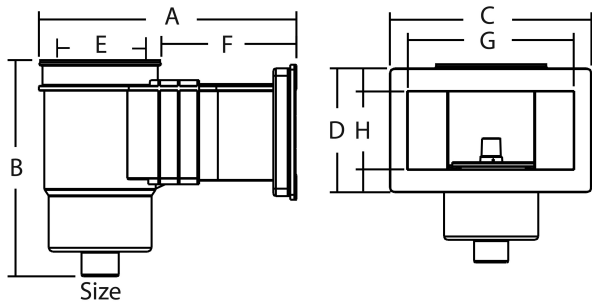

**Ocean High waterline skimmer
wide ABS 1 1/2" x 2" female
thread white/black rectangular
(7027634)**

ocean.

TECHNICAL SPECIFICATIONS

Colour	white/black
Material	ABS/stainless steel
Suitable for	liner, concrete and fibreglass pools
Connection	female thread
Model	rectangular
Size	1 1/2" x 2"

DIMENSIONS

A	582 mm
B	544.2 mm
C	790 mm
D	180 mm
E	265 mm
F	317 mm
G	700 mm
H	90 mm

PRODUCT INFORMATION

Features:

- Premium range with stainless steel thread inserts.
- Made in Austria
- 5 year warranty against cracking of frame and body
- 10 year spare parts supply guarantee