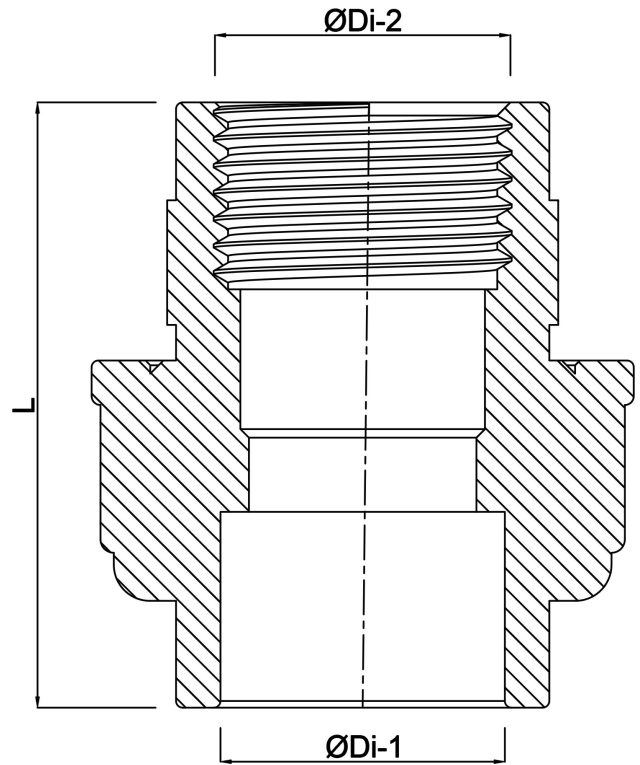

**VDL Union adaptor PVC-U 20  
mm x 1/2" glue socket x female  
thread 16bar grey type  
reinforced (7018215)**

**VL** Van de Lande

# TECHNICAL SPECIFICATIONS

Colour	grey
Type	reinforced
Material	PVC-U
Material seal	EPDM
Connection	glue socket x female thread
Size	20 mm x 1/2"
Pressure	16 bar

## DIMENSIONS

F-2	16 mm
L	57 mm
ØDi-1	20 mm
ØDi-2	1/2 "

**Last modified date: 25/05/2026**

Bosta UK Ltd.  
Reflection House  
Olding Road  
Bury St. Edmunds  
Suffolk  
IP33 3TA  
T +44 (0) 1284 716580  
E [enquiries@bosta.co.uk](mailto:enquiries@bosta.co.uk)  
<http://www.bosta.com>