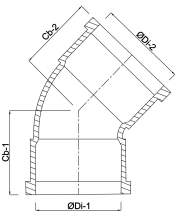

**Profec Long bend 45° PVC-U 40
mm glue socket 16bar grey
type made from tubing
(0110227)**

TECHNICAL SPECIFICATIONS

Colour	grey
Type	made from tubing
Material	PVC-U
Connection	glue socket
Pressure	16 bar
Size	40 mm

DIMENSIONS

Cb-1	70 mm
Cb-2	70 mm
Mold	hand formed
ØDi-1	40 mm
ØDi-2	40 mm
β	45 °

Last modified date: 13/03/2026

Bosta UK Ltd.
Reflection House
Olding Road
Bury St. Edmunds
Suffolk
IP33 3TA
T +44 (0) 1284 716580
E enquiries@bosta.co.uk
<http://www.bosta.com>