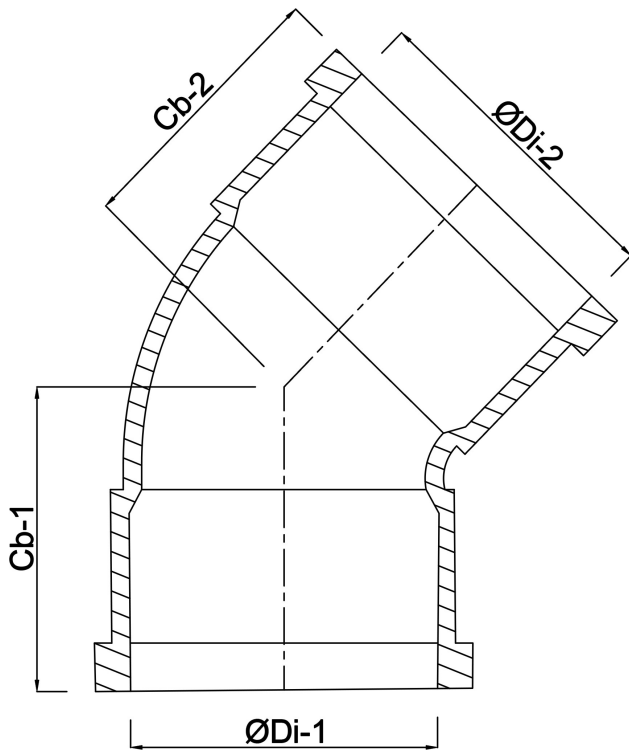

**Profec Long bend 45° PVC-U 40
mm glue socket 16bar grey
type made from tubing
(0110227)**

TECHNICAL SPECIFICATIONS

Colour	grey
Type	made from tubing
Material	PVC-U
Connection	glue socket
Pressure	16 bar
Size	40 mm

DIMENSIONS

Cb-1	70 mm
Cb-2	70 mm
Mold	hand formed
ØDi-1	40 mm
ØDi-2	40 mm
β	45 °

Last modified date: 22/05/2026

Bosta UK Ltd.
Reflection House
Olding Road
Bury St. Edmunds
Suffolk
IP33 3TA
T +44 (0) 1284 716580
E enquiries@bosta.co.uk
<http://www.bosta.com>