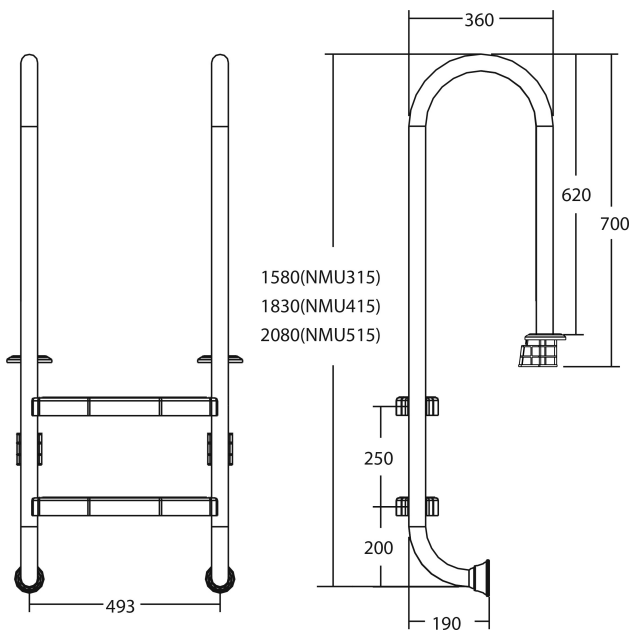

Flotide Pool steps stainless steel 304 type anchor small model 3 steps (7026911)

FLOTIDE

TECHNICAL SPECIFICATIONS

Type anchor small model

Material stainless steel 304

Number of Steps 3

PRODUCT INFORMATION

Flotide pool ladder (small model) is attached 170mm behind the pool edge. All ladders include an anti-slip pad.