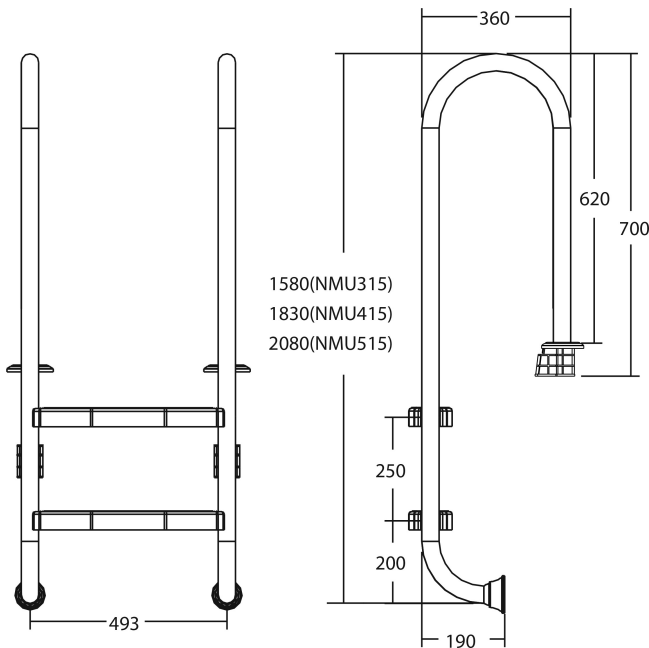

# Flotide Pool steps stainless steel 304 type anchor small model 3 steps (7026911)

**FLOTIDE**

# TECHNICAL SPECIFICATIONS

Type anchor small model

Material stainless steel 304

Number of Steps 3

## PRODUCT INFORMATION

Flotide pool ladder (small model) is attached 170mm behind the pool edge. All ladders include an anti-slip pad.

**Last modified date: 10/03/2026**

Bosta UK Ltd.  
Reflection House  
Olding Road  
Bury St. Edmunds  
Suffolk  
IP33 3TA  
T +44 (0) 1284 716580  
E [enquiries@bosta.co.uk](mailto:enquiries@bosta.co.uk)  
<http://www.bosta.com>