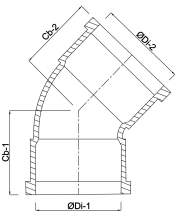

**Profec Long bend 45° PVC-U
225 mm glue socket 10bar grey
type made from tubing
(0100024)**

TECHNICAL SPECIFICATIONS

Colour	grey
Type	made from tubing
Material	PVC-U
Connection	glue socket
Size	225 mm
Pressure	10 bar

DIMENSIONS

Cb-1	305 mm
Cb-2	305 mm
Mold	hand formed
ØDi-1	225 mm
ØDi-2	225 mm
β	90 °

Last modified date: 13/03/2026

Bosta UK Ltd.
Reflection House
Olding Road
Bury St. Edmunds
Suffolk
IP33 3TA
T +44 (0) 1284 716580
E enquiries@bosta.co.uk
<http://www.bosta.com>