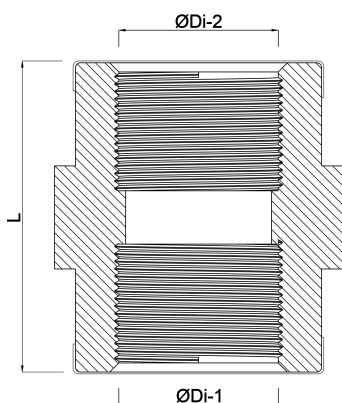

Profec Nr. 16 Socket steel 3/4" female thread 16bar (1171018)

TECHNICAL SPECIFICATIONS

Material	steel
Connection	female thread
DIN Standard	DIN 2986
Fitting nr.	Nr. 16
Pressure	16 bar
Size	3/4"
Length	36 mm

DIMENSIONS

L	36 mm
ØDi-1	3/4 "
ØDi-2	3/4 "

Last modified date: 14/03/2026

Bosta UK Ltd.
Reflection House
Olding Road
Bury St. Edmunds
Suffolk
IP33 3TA
T +44 (0) 1284 716580
E enquiries@bosta.co.uk
<http://www.bosta.com>