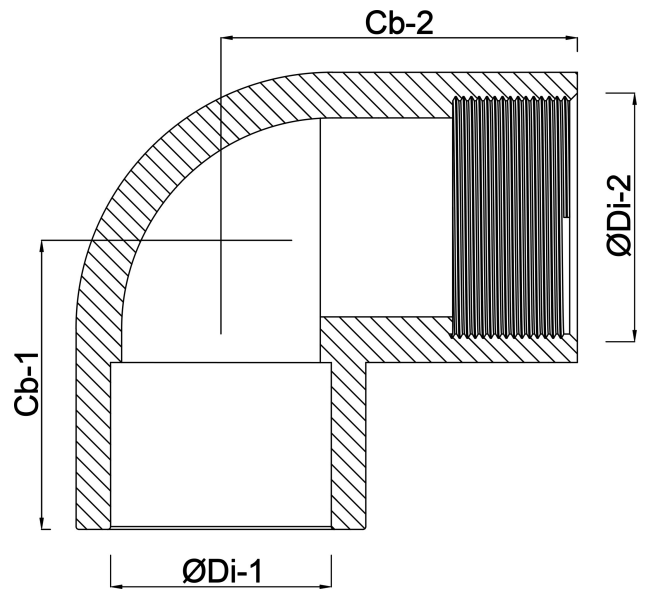

Profec Adaptor elbow 90° PVC-U 110 mm x 4" glue socket x female thread 10bar grey
(0110175)

TECHNICAL SPECIFICATIONS

Colour	grey
Material	PVC-U
Connection	glue socket x female thread
Pressure	10 bar
Size	110 mm x 4"

DIMENSIONS

Cb-1	121 mm
Cb-2	121 mm
ØDi-1	4 "
ØDi-2	110 mm

Last modified date: 22/05/2026

Bosta UK Ltd.
Reflection House
Olding Road
Bury St. Edmunds
Suffolk
IP33 3TA
T +44 (0) 1284 716580
E enquiries@bosta.co.uk
<http://www.bosta.com>