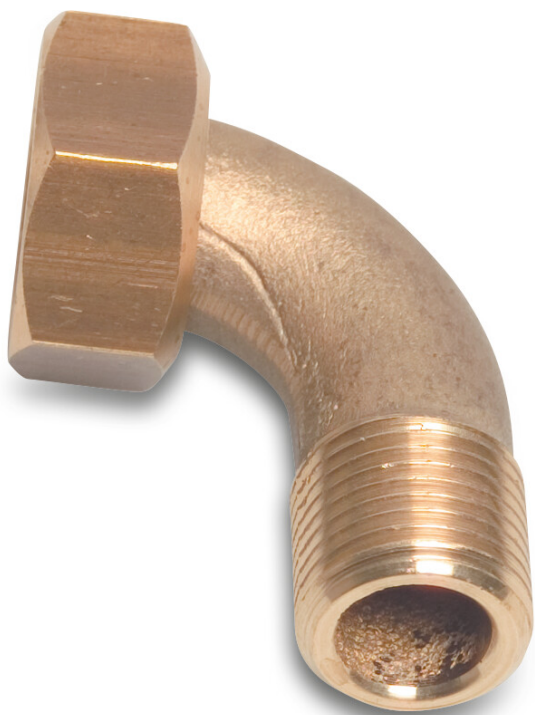

**Nr. 100 2/3 union elbow 90°
brass 3/4" x 1/2" female
threaded nut x male thread
40bar (0708835)**

TECHNICAL SPECIFICATIONS

Material	brass
Connection	female threaded nut x male thread
Fitting nr.	Nr. 100
Pressure	40 bar
Size	3/4" x 1/2"

DIMENSIONS

Cb-1	35 mm
Cr-1	40 mm
ØDi-1	3/4 "
ØDo-2	1/2 "
β	90 °

PRODUCT INFORMATION

Flat seal.

Last modified date: 24/05/2026

Bosta UK Ltd.
Reflection House
Olding Road
Bury St. Edmunds
Suffolk
IP33 3TA
T +44 (0) 1284 716580
E enquiries@bosta.co.uk
<http://www.bosta.com>