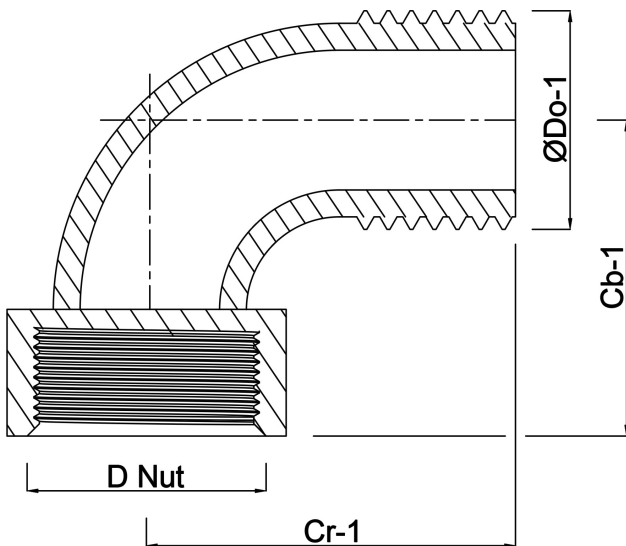

**Nr. 100 2/3 union elbow 90°
brass 3/4" x 1/2" female
threaded nut x male thread
40bar (0708835)**

TECHNICAL SPECIFICATIONS

Material	brass
Connection	female threaded nut x male thread
Fitting nr.	Nr. 100
Pressure	40 bar
Size	3/4" x 1/2"

DIMENSIONS

Cb-1	35 mm
Cr-1	40 mm
ØDi-1	3/4 "
ØDo-2	1/2 "
β	90 °

PRODUCT INFORMATION

Flat seal.

Last modified date: 24/05/2026

Bosta UK Ltd.
Reflection House
Olding Road
Bury St. Edmunds
Suffolk
IP33 3TA
T +44 (0) 1284 716580
E enquiries@bosta.co.uk
<http://www.bosta.com>