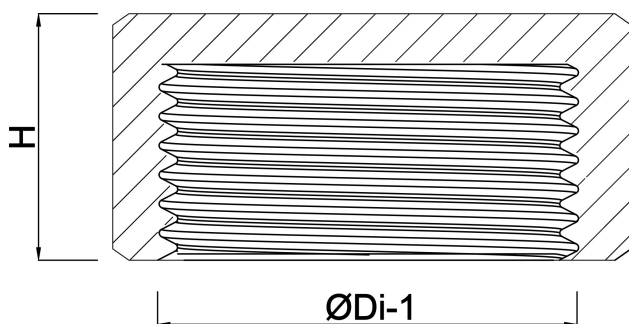

**Profec Nr. 300 Cap stainless  
steel 316 1 1/4" female thread  
16bar type octagon (0080706)**

# TECHNICAL SPECIFICATIONS

Material stainless steel 316

Connection female thread

Fitting nr. Nr. 300

Pressure 16 bar

Max. temp. 100 °C

Type octagon

Size 1 1/4"

## DIMENSIONS

H 24 mm

K-1 46.5 mm

ØDi-1 1 1/4"

**Last modified date: 22/05/2026**

Bosta UK Ltd.  
Reflection House  
Olding Road  
Bury St. Edmunds  
Suffolk  
IP33 3TA  
T +44 (0) 1284 716580  
E [enquiries@bosta.co.uk](mailto:enquiries@bosta.co.uk)  
<http://www.bosta.com>