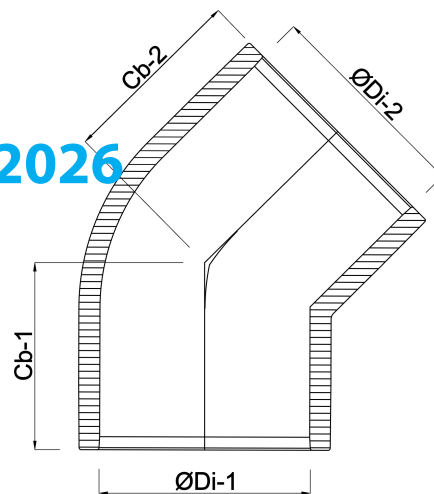

TECHNICAL SPECIFICATIONS

Colour	grey
Material	PVC-U
Connection	glue socket
Size	200 mm
Pressure	10 bar

DIMENSIONS

Cb-1	107 mm
Cb-2	107 mm
ØDi-1	200 mm
ØDi-2	200 mm

Last modified date: 13/03/2026

Bosta UK Ltd.
Reflection House
Olding Road
Bury St. Edmunds
Suffolk