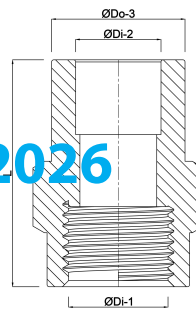

**Profec Adaptor socket PVC-U
20/25 mm x 1/2" glue
socket/glue spigot x female
thread 10bar grey (0100253)**

TECHNICAL SPECIFICATIONS

Colour	grey
Material	PVC-U
Connection	glue socket/glue spigot x female thread
Pressure	10 bar
Size	20/25 mm x 1/2"

DIMENSIONS

F-2	18 mm
L	41 mm
P-1	16 mm
ØDi-1	1/2 "
ØDi-2	20 mm
ØDo-3	25 mm

Last modified date: 13/03/2026

Bosta UK Ltd.
Reflection House
Olding Road
Bury St. Edmunds
Suffolk
IP33 3TA
T +44 (0) 1284 716580
E enquiries@bosta.co.uk
<http://www.bosta.com>