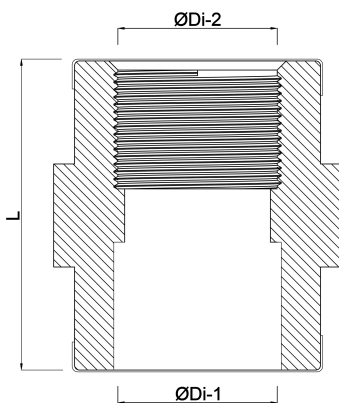

**Profec Adaptor socket PVC-U
63 mm x 2" glue socket x
female thread 10bar grey with
stainless steel ring type
reinforced (0110513)**

TECHNICAL SPECIFICATIONS

Colour	grey
Type	reinforced
Material	PVC-U
Feature	with stainless steel ring
Connection	glue socket x female thread
Size	63 mm x 2"
Pressure	10 bar

DIMENSIONS

L	69 mm
ØDi-1	63 mm
ØDi-2	2 "

Last modified date: 13/03/2026

Bosta UK Ltd.
Reflection House
Olding Road
Bury St. Edmunds
Suffolk
IP33 3TA
T +44 (0) 1284 716580
E enquiries@bosta.co.uk
<http://www.bosta.com>