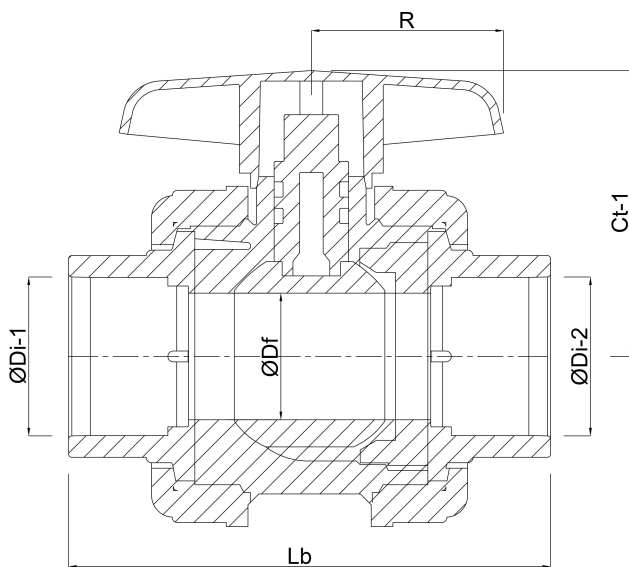

**Profec Ball valve PVC-U 3/4"
imperial glue socket 16bar
grey type Safe 541 (7036319)**

TECHNICAL SPECIFICATIONS

Colour grey

Type Safe 541

Material PVC-U

Operation lever

Colour lever red

Handle material PVC-U

Housing construction 3-part

Ball material PVC-U

Material housing PVC-U

Material seal PE/EPDM

Connection imperial glue socket

Temperature range 10°C - 60°C

Size 3/4"

Pressure 16 bar

DIMENSIONS

Ct-1 62 mm

Lb 108 mm

R 70 mm

ØDf 31 mm

ØDi-1 3/4 "

ØDi-2 3/4 "

Last modified date: 27/05/2026