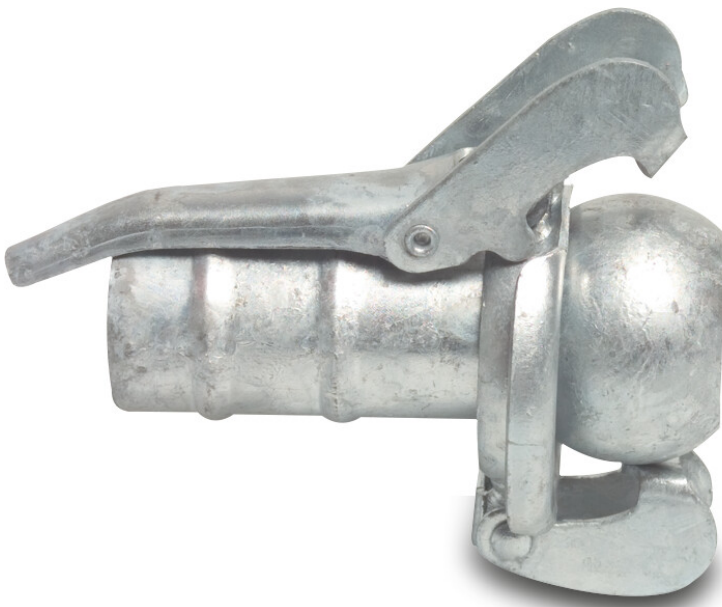

**Quick coupler adaptor steel
galvanised 76 mm x 63 mm
male part Bauer x hose tail
type Bauer S77 (0220431)**

TECHNICAL SPECIFICATIONS

Type	Bauer
------	-------

Material	steel
----------	-------

Surface treatment	galvanised
-------------------	------------

Connection	male part Bauer x hose tail
------------	-----------------------------

Type	S77
------	-----

Size	76 mm x 63 mm
------	---------------

Last modified date: 23/05/2026

Bosta UK Ltd.
Reflection House
Olding Road
Bury St. Edmunds
Suffolk
IP33 3TA
T +44 (0) 1284 716580
E enquiries@bosta.co.uk
<http://www.bosta.com>