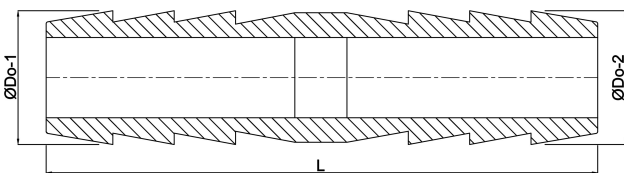

Profec Hose tail brass 38 mm hose tail 30bar (0423855)

TECHNICAL SPECIFICATIONS

Material brass

Connection hose tail

Max. temperature 120 °C

Pressure 30 bar

Max. temp. 120 °C

Size 38 mm

DIMENSIONS

L 85 mm

ØDo-1 38 mm

ØDo-2 38 mm

Last modified date: 23/05/2026

Bosta UK Ltd.
Reflection House
Olding Road

Bury St. Edmunds
Suffolk
IP33 3TA
T +44 (0) 1284 716580
E enquiries@bosta.co.uk
<http://www.bosta.com>