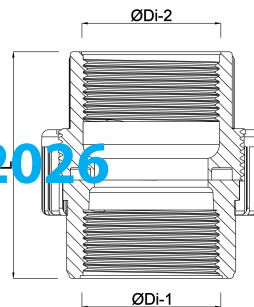

**Profec Union coupler PVC-U 1
1/4" female thread 10bar grey
(0100114)**

TECHNICAL SPECIFICATIONS

Colour	grey
Material	PVC-U
Connection	female thread
Pressure	10 bar
Size	1 1/4"

DIMENSIONS

Do-n	71 mm
Hi-1	30 mm
L	71 mm
Lb	41 mm
ØDi-1	1 1/4 "
ØDi-2	1 1/4 "