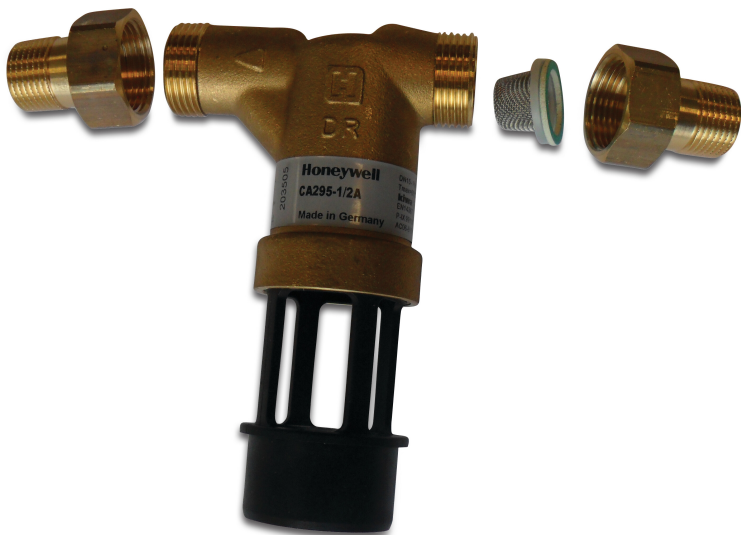

Honeywell Preventor brass 1/2" male thread 10bar BELGAQUA/WRAS/KIWA type CA295 (0404012)

Honeywell

TECHNICAL SPECIFICATIONS

Type	CA295
Material	brass
Approval	BELGAQUA/WRAS/KIWA
Capacity	0,7 m ³ /h
Material housing	brass
Material seal	EPDM
Connection	male thread
Pressure	10 bar
Max. temp.	60 °C
Size	1/2"
Length	145 mm