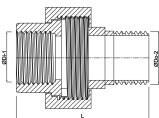

**Profec Nr. 331 Union coupler  
stainless steel 316 3/8" female  
thread x male thread 10bar  
type flat (0080692)**

# TECHNICAL SPECIFICATIONS

Type	flat
Material	stainless steel 316
Material seal	teflon
Connection	female thread x male thread
Fitting nr.	Nr. 331
Pressure	10 bar
Size	3/8"
Length	45 mm
Outer ø	31 mm

## DIMENSIONS

Kn	31 mm
L	45 mm
ØDi-1	3/8 "
ØDo-2	3/8 "

**Last modified date: 13/03/2026**

Bosta UK Ltd.  
Reflection House  
Olding Road  
Bury St. Edmunds  
Suffolk  
IP33 3TA  
T +44 (0) 1284 716580  
E [enquiries@bosta.co.uk](mailto:enquiries@bosta.co.uk)  
<http://www.bosta.com>