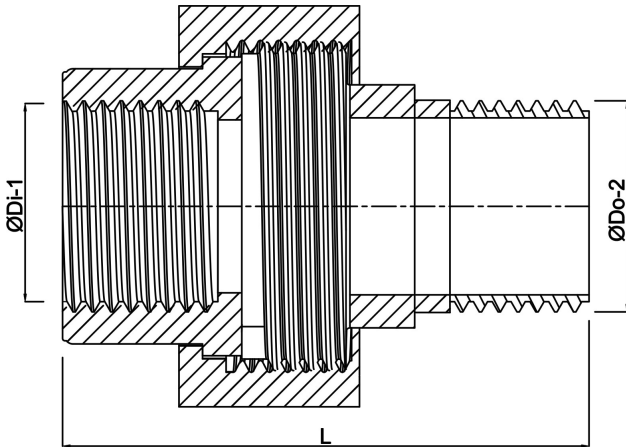

**Profec Nr. 331 Union coupler  
stainless steel 316 3/8" female  
thread x male thread 10bar  
type flat (0080692)**

# TECHNICAL SPECIFICATIONS

Type	flat
Material	stainless steel 316
Material seal	teflon
Connection	female thread x male thread
Fitting nr.	Nr. 331
Pressure	10 bar
Size	3/8"
Length	45 mm
Outer ø	31 mm

## DIMENSIONS

Kn	31 mm
L	45 mm
ØDi-1	3/8 "
ØDo-2	3/8 "

**Last modified date: 22/05/2026**

Bosta UK Ltd.  
Reflection House  
Olding Road  
Bury St. Edmunds  
Suffolk  
IP33 3TA  
T +44 (0) 1284 716580  
E [enquiries@bosta.co.uk](mailto:enquiries@bosta.co.uk)  
<http://www.bosta.com>