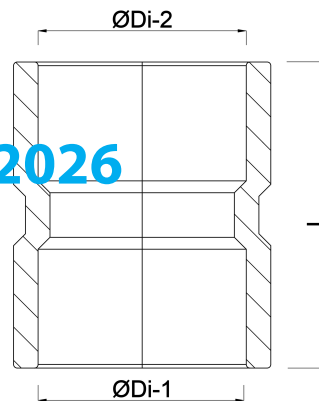

**Profec Transition socket PVC-U
20 mm x 1/2" glue socket x
imperial glue socket 16bar
grey (0169901)**

TECHNICAL SPECIFICATIONS

Colour	grey
Material	PVC-U
Connection	glue socket x imperial glue socket
Pressure	16 bar
Size	20 mm x 1/2"

DIMENSIONS

L	35 mm
P-1	16.75 mm
P-2	16.75 mm
ØDi-1	20 mm
ØDi-2	1/2 "

Last modified date: 13/03/2026

Bosta UK Ltd.
Reflection House
Olding Road

Bury St. Edmunds
Suffolk
IP33 3TA
T +44 (0) 1284 716580
E enquiries@bosta.co.uk
<http://www.bosta.com>