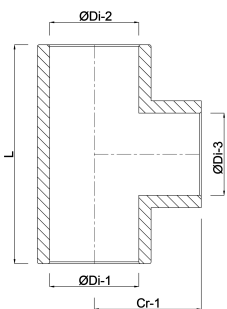

**T-piece 90° PVC-U 1 1/2"
imperial glue socket 16bar
white (0180120)**

TECHNICAL SPECIFICATIONS

Colour	white
Material	PVC-U
Connection	imperial glue socket
Pressure	16 bar
Size	1 1/2"

DIMENSIONS

Cr-1	61 mm
L	114 mm
ØDi-1	1 1/2 "
ØDi-2	1 1/2 "
ØDi-3	1 1/2 "
β	90 °