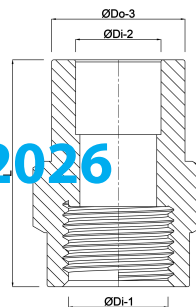

**Profec Adaptor socket PVC-U  
16/20 mm x 3/8" glue  
socket/glue spigot x female  
thread 10bar grey (0100250)**

# TECHNICAL SPECIFICATIONS

Colour	grey
Material	PVC-U
Connection	glue socket/glue spigot x female thread
Pressure	10 bar
Size	16/20 mm x 3/8"

## DIMENSIONS

F-2	14 mm
L	39 mm
P-1	14 mm
ØDi-1	3/8 "
ØDi-2	16 mm
ØDo-3	20 mm

Last modified date: 13/03/2026

Bosta UK Ltd.  
Reflection House  
Olding Road  
Bury St. Edmunds  
Suffolk  
IP33 3TA  
T +44 (0) 1284 716580  
E [enquiries@bosta.co.uk](mailto:enquiries@bosta.co.uk)  
<http://www.bosta.com>