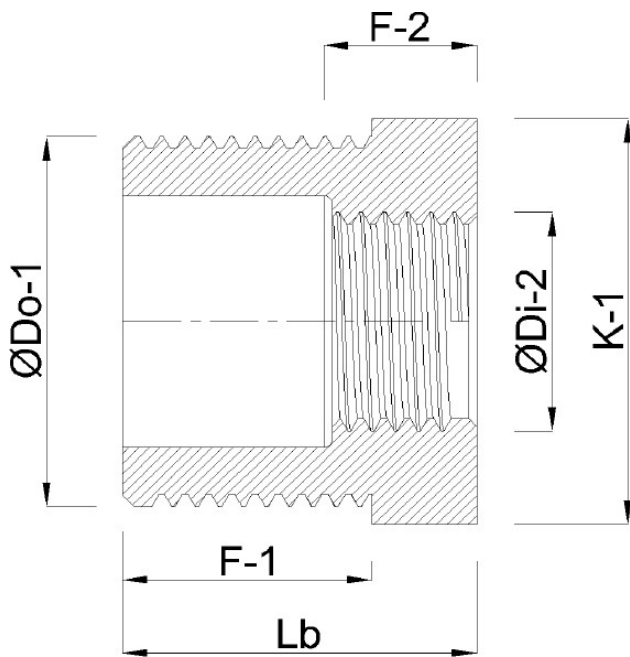

**Profec Nr. 241 Reducer bush
stainless steel 316 1/2" x 1/4"
male thread x female thread
16bar (0080084)**

TECHNICAL SPECIFICATIONS

Material	stainless steel 316
Connection	male thread x female thread
Fitting nr.	Nr. 241
Pressure	16 bar
Max. temp.	100 °C
Size	1/2" x 1/4"

DIMENSIONS

F-1	15.4 mm
F-2	4.8 mm
K-1	22.5 mm
Lb	20.2 mm
ØDi-2	1/4 "
ØDo-1	1/2 "

Last modified date: 22/06/2026

Bosta UK Ltd.
Reflection House
Olding Road
Bury St. Edmunds
Suffolk
IP33 3TA
T +44 (0) 1284 716580
E enquiries@bosta.co.uk
<http://www.bosta.com>