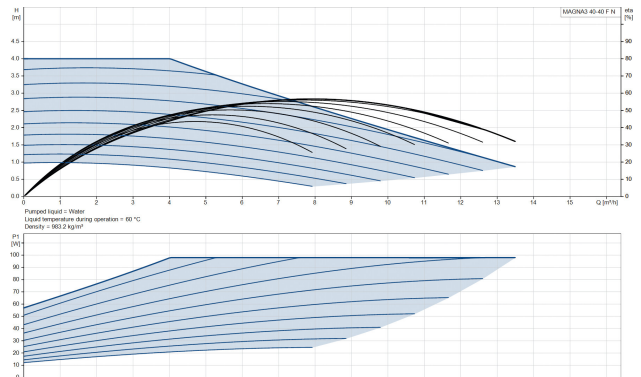

Size

DN40

Ampere

0.8 A

Last modified date: 28/05/2026

Bosta UK Ltd.
Reflection House
Olding Road
Bury St. Edmunds
Suffolk
IP33 3TA
T +44 (0) 1284 716580
E enquiries@bosta.co.uk
<http://www.bosta.com>