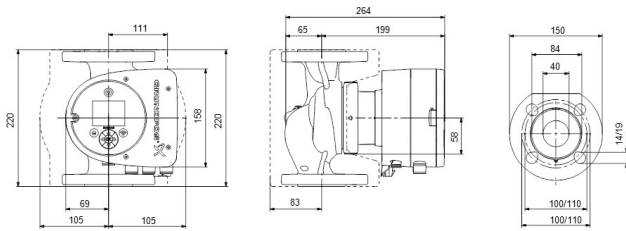

Size

DN40

Ampere

0.8 A

Last modified date: 28/05/2026

Bosta UK Ltd.
Reflection House
Olding Road
Bury St. Edmunds
Suffolk
IP33 3TA
T +44 (0) 1284 716580
E enquiries@bosta.co.uk
<http://www.bosta.com>