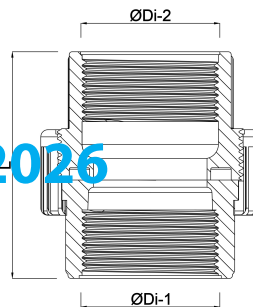

**Profec Union coupler PVC-U 2
1/2" female thread 10bar grey
(0100117)**

TECHNICAL SPECIFICATIONS

Colour	grey
Material	PVC-U
Connection	female thread
Pressure	10 bar
Size	2 1/2"

DIMENSIONS

Do-n	115 mm
Hi-1	49 mm
L	124 mm
Lb	75 mm
ØDi-1	2 1/2 "
ØDi-2	2 1/2 "