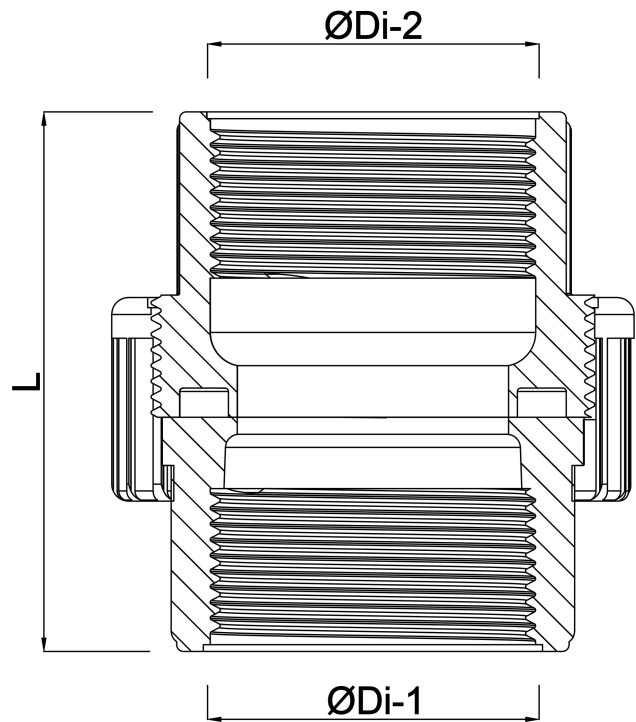

**Profec Union coupler PVC-U 2
1/2" female thread 10bar grey
(0100117)**

TECHNICAL SPECIFICATIONS

Colour	grey
Material	PVC-U
Connection	female thread
Pressure	10 bar
Size	2 1/2"

DIMENSIONS

Do-n	115 mm
Hi-1	49 mm
L	124 mm
Lb	75 mm
ØDi-1	2 1/2 "
ØDi-2	2 1/2 "