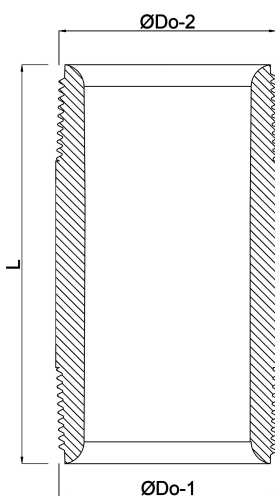

**Profec Nr. 23 Pipe nipple
stainless steel 304 1/2" male
thread 8bar 150 mm (0081564)**

TECHNICAL SPECIFICATIONS

Material stainless steel 304

Connection male thread

Fitting nr. Nr. 23

Size 1/2"

Length 150 mm

Pressure 8 bar

DIMENSIONS

L 150 mm

\varnothing Do-1 1/2 "

\varnothing Do-2 1/2 "

Last modified date: 01/10/2025

Bosta UK Ltd.
Reflection House
Olding Road
Bury St. Edmunds
Suffolk
IP33 3TA
T +44 (0) 1284 716580
E enquiries@bosta.co.uk
<http://www.bosta.com>