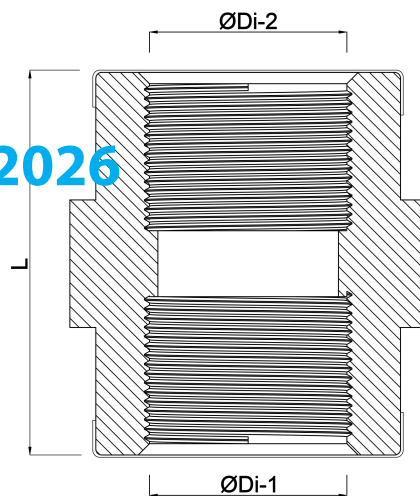

TECHNICAL SPECIFICATIONS

Colour	grey
Material	PVC-U
Connection	female thread
Pressure	10 bar
Size	2"

DIMENSIONS

F-1	25 mm
L	65 mm
ØDi-1	2 "
ØDi-2	2 "

Last modified date: 14/03/2026

Bosta UK Ltd.
Reflection House
Olding Road
Bury St. Edmunds
Suffolk