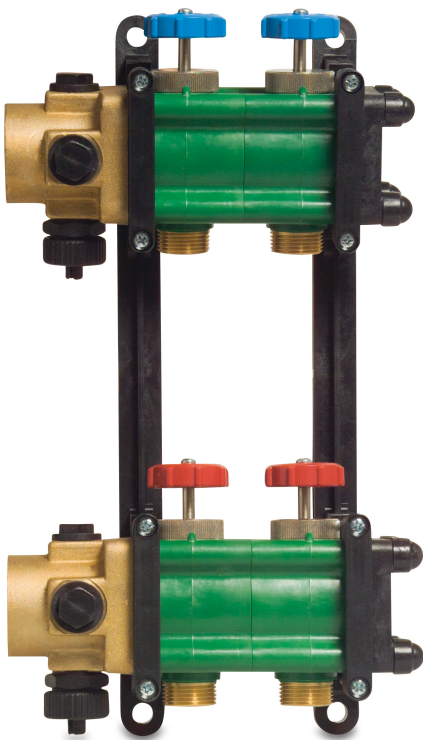

# Manifold 5/4" plastic 3/4" male thread green type Geotherm 15-groups (7000325)

# TECHNICAL SPECIFICATIONS

Colour	green
Type	Geotherm
Material	plastic
Connection	male thread
Size	3/4"
Groups	15

## PRODUCT INFORMATION

Incl.: 2 x brass connection piece 1 1/4" female thread with 4 connections(1 connection for air vent, 1 connection for fill/drain and 2 connections for thermometer) and 2 brass end pieces