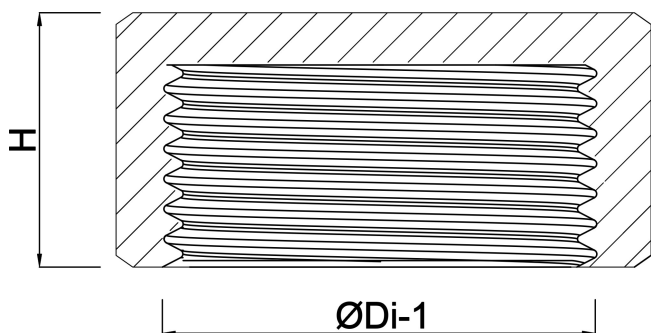

**Profec Nr. 300 Hexagon cap  
brass 2" female thread 30bar  
(0710403)**

# TECHNICAL SPECIFICATIONS

Material	brass
Connection	female thread
Fitting nr.	Nr. 300
Max. temp.	120 °C
Size	2"
Pressure	30 bar

## DIMENSIONS

F-1	16 mm
H	21 mm
K-1	65 mm
ØDi-1	2"

**Last modified date: 08/03/2026**

Bosta UK Ltd.  
Reflection House  
Olding Road  
Bury St. Edmunds  
Suffolk  
IP33 3TA  
T +44 (0) 1284 716580  
E [enquiries@bosta.co.uk](mailto:enquiries@bosta.co.uk)  
<http://www.bosta.com>