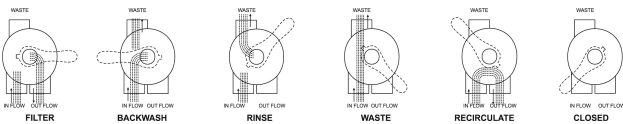

**Flotide Multiport valve 2"  
female thread 4bar black for  
SMG side mount filter type 6-  
way valve + piping kit  
(7012635)**

**FLOTIDE**

# TECHNICAL SPECIFICATIONS

Colour	black
Type	6-way valve + piping kit
Feature	for SMG side mount filter
Connection	female thread
Pressure	4 bar
Max. temp.	50 °C
Model	
Flow rate	17 30mJ/cm2
Size	2"

**Last modified date: 25/05/2026**