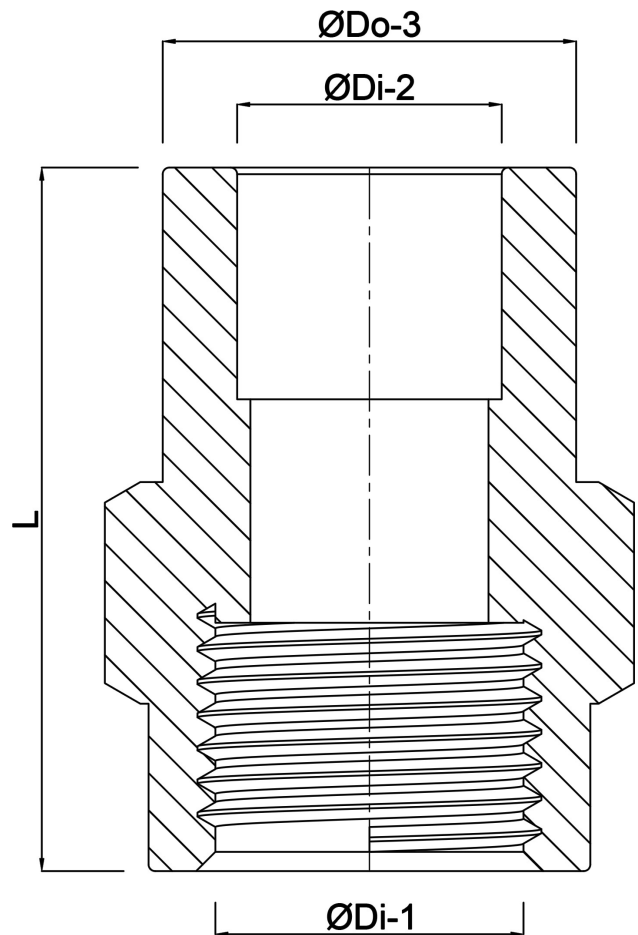

**Profec Adaptor socket PVC-U
50/63 mm x 2 1/2" glue
socket/glue spigot x female
thread 10bar grey (0100267)**

TECHNICAL SPECIFICATIONS

Colour	grey
Material	PVC-U
Connection	glue socket/glue spigot x female thread
Pressure	10 bar
Size	50/63 mm x 2 1/2"

DIMENSIONS

F-2	34 mm
L	72 mm
P-1	31 mm
ØDi-1	2 1/2 "
ØDi-2	50 mm
ØDo-3	63 mm

Last modified date: 22/05/2026

Bosta UK Ltd.
Reflection House
Olding Road
Bury St. Edmunds
Suffolk
IP33 3TA
T +44 (0) 1284 716580
E enquiries@bosta.co.uk
<http://www.bosta.com>