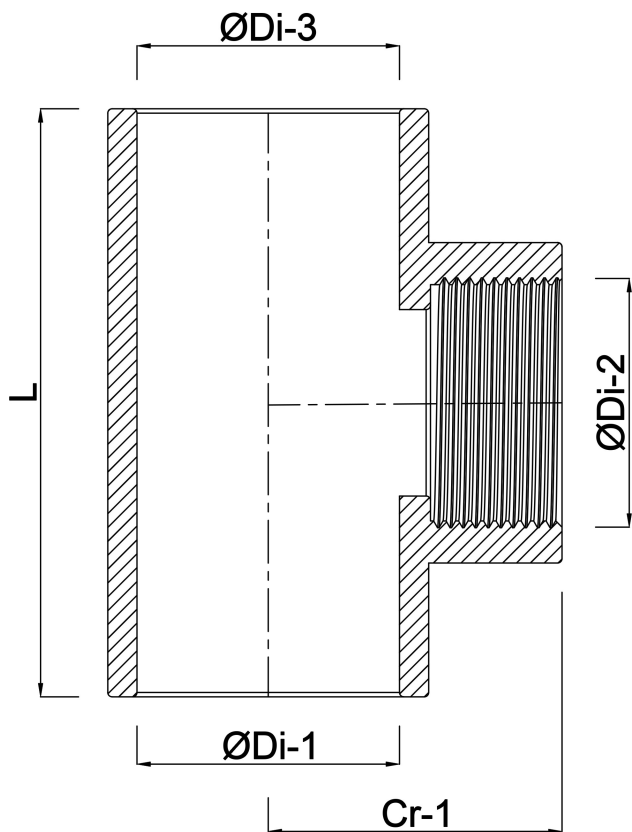

**Profec Adaptor T-piece 90°
PVC-U/brass 32 mm x 1/2" x 32
mm glue socket x female
thread x glue socket 16bar
grey (0102043)**

TECHNICAL SPECIFICATIONS

Colour	grey
Material	PVC-U/brass
Connection	glue socket x female thread x glue socket
Pressure	16 bar
Size	32 mm x 1/2" x 32 mm

DIMENSIONS

Cr-1	36 mm
L	76 mm
ØDi-1	32 mm
ØDi-2	1/2 "
ØDi-3	32 mm
β	90 °

Last modified date: 22/05/2026

Bosta UK Ltd.
Reflection House
Olding Road
Bury St. Edmunds
Suffolk
IP33 3TA
T +44 (0) 1284 716580
E enquiries@bosta.co.uk
<http://www.bosta.com>