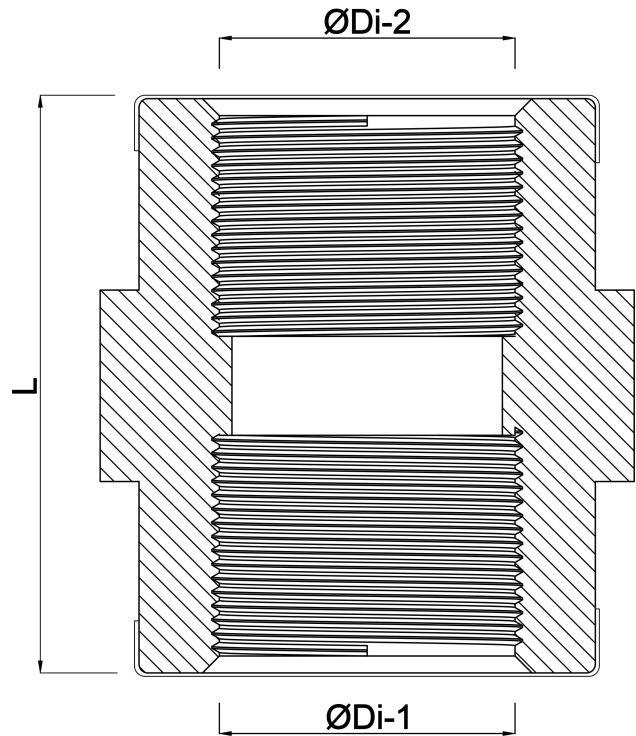

# Profec Socket PVC-U 4" female thread 10bar grey (7027465)

# TECHNICAL SPECIFICATIONS

Colour	grey
Material	PVC-U
Connection	female thread
Pressure	10 bar
Size	4"

## DIMENSIONS

F-1	39 mm
L	130 mm
ØDi-1	4 "
ØDi-2	4 "

**Last modified date: 26/05/2026**

Bosta UK Ltd.  
Reflection House  
Olding Road  
Bury St. Edmunds  
Suffolk  
IP33 3TA  
T +44 (0) 1284 716580  
E [enquiries@bosta.co.uk](mailto:enquiries@bosta.co.uk)  
<http://www.bosta.com>