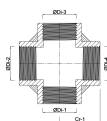

# Profec Nr. 180 Cross-piece cast iron galvanised 2 1/2" female thread 25bar DVGW (1018009)

# TECHNICAL SPECIFICATIONS

Material	cast iron
Surface treatment	galvanised
Approval	DVGW
Connection	female thread
Fitting nr.	Nr. 180
Pressure	25 bar
Size	2 1/2"

## DIMENSIONS

Cr-1	69 mm
L	138 mm
ØDi-1	2 1/2 "
ØDi-2	2 1/2 "
ØDi-3	2 1/2 "
ØDi-4	2 1/2 "

**Last modified date: 14/03/2026**

Bosta UK Ltd.  
Reflection House  
Olding Road  
Bury St. Edmunds  
Suffolk  
IP33 3TA  
T +44 (0) 1284 716580  
E [enquiries@bosta.co.uk](mailto:enquiries@bosta.co.uk)  
<http://www.bosta.com>