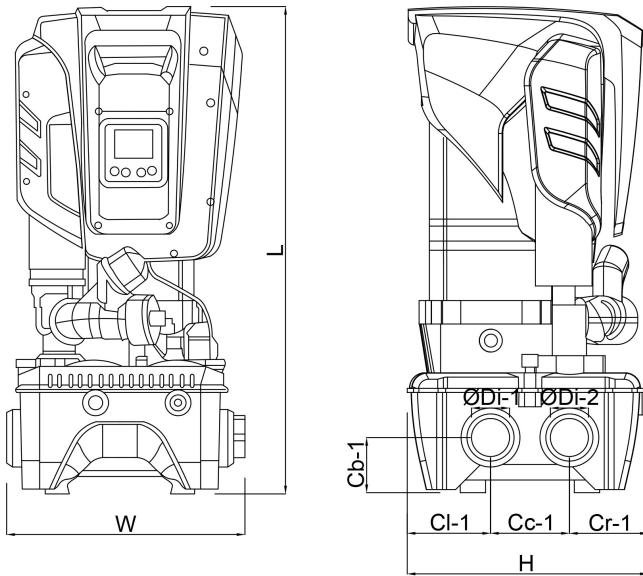

**DAB Pressure set
technopolymer 1 1/4" female
thread 12bar 5,6A 400VAC
black/green type ESYBOX MAX
85/120T 380-480 (7037999)**

TECHNICAL SPECIFICATIONS

Colour	black/green
Material	technopolymer
Pump body	technopolymer
Material impeller 1	technopolymer
Connection	female thread
Max. temperature	50 °C
Minimum medium temperature (continuous)	0 °C
MWC	80
Height	613 mm
Max flow rate	17.4 m ³ /h
Maximum ambient temperature	55 °C
Pressure	12 bar
Packaging dimensions L/W/H	400 x 380 x 800 mm
Type	ESYBOX MAX 85/120T 380-480
Size	1 1/4"
Voltage	400VAC

Weight 30 kg

Power 3.5 kW

Impellers 4

Ampere 5,6 A

DIMENSIONS

Cb-1 87 mm

Cc-1 124.5 mm

Cl-1 131.8 mm

Cr-1 127.7 mm

H 384 mm

H-1 384 mm

L 766 mm

Lb 228 mm

Lb-2 613 mm

Length 384 mm

W-1 375 mm

Width 375 mm

ØDi-1 1 1/4 - 2 "

ØDi-2

1 1/4 - 2 "

PRODUCT INFORMATION

Includes a self-priming multi-stage pump, management inverter electronics, pressure and flow sensors, adjustable high resolution LCD display with 2 litre built-in expansion vessel, and cartridge check valve.