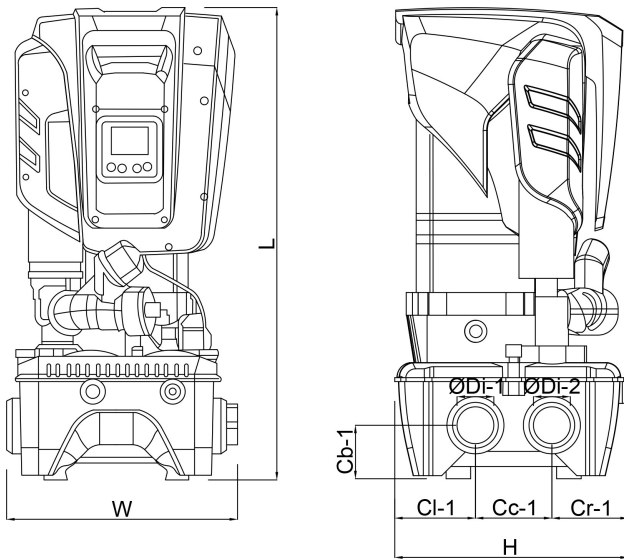

Pressure 12 bar

Packaging dimensions L/W/H 400 x 380 x 800 mm

Type ESYBOX MAX 85/120T 380-480

Size 1 1/4"

Voltage 400VAC

Weight 30 kg

Power 3.5 kW

Impellers 4

Ampere 5,6 A

DIMENSIONS

Cb-1 87 mm

Cc-1 124.5 mm

Cl-1 131.8 mm

Cr-1 127.7 mm

H 384 mm

H-1 384 mm

L 766 mm

Lb 228 mm

Lb-2 613 mm

Length 384 mm

W-1 375 mm

Width 375 mm

ØDi-1 1 1/4 - 2 "

ØDi-2

1 1/4 - 2 "

PRODUCT INFORMATION

Includes a self-priming multi-stage pump, management inverter electronics, pressure and flow sensors, adjustable high resolution LCD display with 2 litre built-in expansion vessel, and