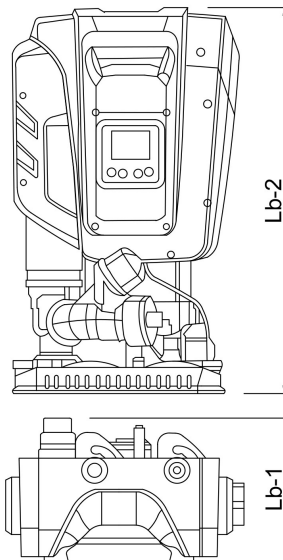

**DAB Pressure set
technopolymer 1 1/4" female
thread 12bar 5,6A 400VAC
black/green type ESYBOX MAX
85/120T 380-480 (7037999)**

TECHNICAL SPECIFICATIONS

Colour	black/green
Material	technopolymer
Pump body	technopolymer
Material impeller 1	technopolymer
Connection	female thread
Max. temperature	50 °C
Minimum medium temperature (continuous)	0 °C
MWC	80
Height	613 mm
Max flow rate	17.4 m ³ /h
Maximum ambient temperature	55 °C
Pressure	12 bar
Packaging dimensions L/W/H	400 x 380 x 800 mm
Type	ESYBOX MAX 85/120T 380-480
Size	1 1/4"
Voltage	400VAC

Weight 30 kg

Power 3.5 kW

Impellers 4

Ampere 5,6 A

DIMENSIONS

Cb-1 87 mm

Cc-1 124.5 mm

Cl-1 131.8 mm

Cr-1 127.7 mm

H 384 mm

H-1 384 mm

L 766 mm

Lb 228 mm

Lb-2 613 mm

Length 384 mm

W-1 375 mm

Width 375 mm

ØDi-1 1 1/4 - 2 "

ØDi-2

1 1/4 - 2 "

PRODUCT INFORMATION

Includes a self-priming multi-stage pump, management inverter electronics, pressure and flow sensors, adjustable high resolution LCD display with 2 litre built-in expansion vessel, and cartridge check valve.