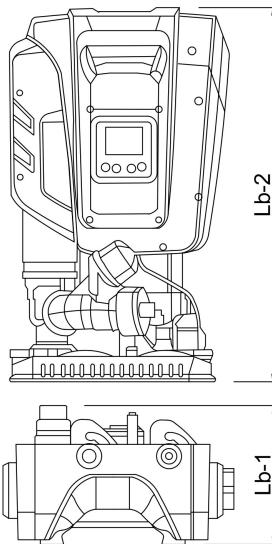

Ampere 5,6 A

DIMENSIONS

Cb-1 87 mm

Cc-1 124.5 mm

Cl-1 131.8 mm

Cr-1 127.7 mm

H 384 mm

H-1 384 mm

L 766 mm

Lb 228 mm

Lb-2 613 mm

Length 384 mm

W-1 375 mm

Width 375 mm

ØDi-1 1 1/4 - 2 "

ØDi-2

1 1/4 - 2 "

PRODUCT INFORMATION

Includes a self-priming multi-stage pump, management inverter electronics, pressure and flow sensors, adjustable high resolution LCD display with 2 litre built-in expansion vessel, and

cartridge check valve.

- Pressure set point adjustable from 1 to 12 bar
- Max. inlet pressure: 5 bar
- Installation: fixed vertical position, a 4 pump modular system is available with the additional kit to connect the ESYDOCKS.
- Docking station not included and is required for operation.