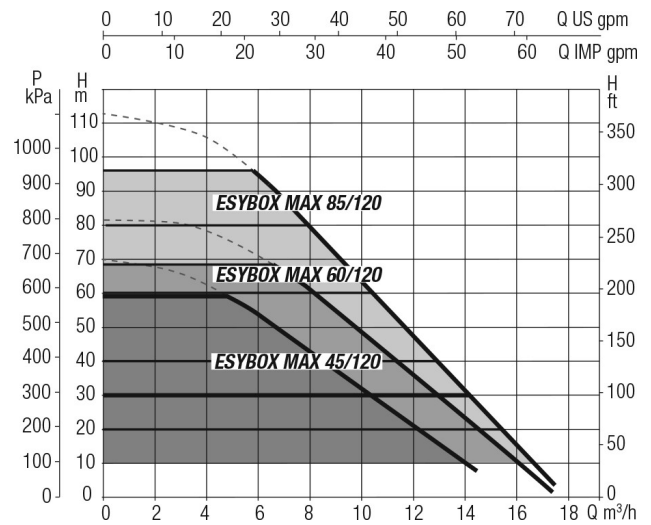

Ampere 5,6 A

DIMENSIONS

Cb-1 87 mm

Cc-1 124.5 mm

Cl-1 131.8 mm

Cr-1 127.7 mm

H 384 mm

H-1 384 mm

L 766 mm

Lb 228 mm

Lb-2 613 mm

Length 384 mm

W-1 375 mm

Width 375 mm

ØDi-1 1 1/4 - 2 "

ØDi-2

1 1/4 - 2 "

PRODUCT INFORMATION

Includes a self-priming multi-stage pump, management inverter electronics, pressure and flow sensors, adjustable high resolution LCD display with 2 litre built-in expansion vessel, and