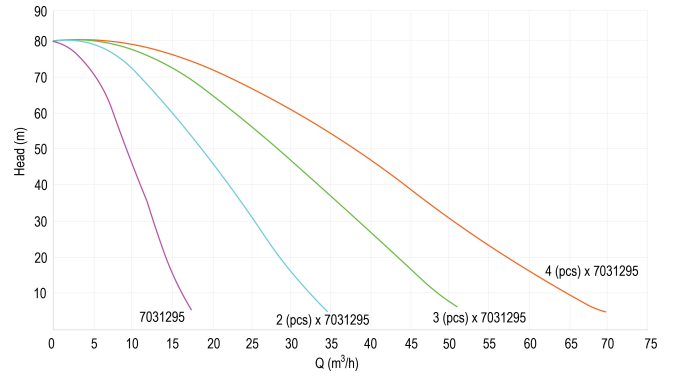

**DAB Pressure set
technopolymer 1 1/4" female
thread 12bar 5,6A 400VAC
black/green type ESYBOX MAX
85/120T 380-480 (7037999)**

TECHNICAL SPECIFICATIONS

Colour	black/green
Material	technopolymer
Pump body	technopolymer
Material impeller 1	technopolymer
Connection	female thread
Max. temperature	50 °C
Minimum medium temperature (continuous)	0 °C
MWC	80
Height	613 mm
Max flow rate	17.4 m ³ /h
Maximum ambient temperature	55 °C
Pressure	12 bar
Packaging dimensions L/W/H	400 x 380 x 800 mm
Type	ESYBOX MAX 85/120T 380-480
Size	1 1/4"
Voltage	400VAC

Weight 30 kg

Power 3.5 kW

Impellers 4

Ampere 5,6 A

DIMENSIONS

Cb-1 87 mm

Cc-1 124.5 mm

Cl-1 131.8 mm

Cr-1 127.7 mm

H 384 mm

H-1 384 mm

L 766 mm

Lb 228 mm

Lb-2 613 mm

Length 384 mm

W-1 375 mm

Width 375 mm

ØDi-1 1 1/4 - 2 "

ØDi-2

1 1/4 - 2 "

PRODUCT INFORMATION

Includes a self-priming multi-stage pump, management inverter electronics, pressure and flow sensors, adjustable high resolution LCD display with 2 litre built-in expansion vessel, and cartridge check valve.