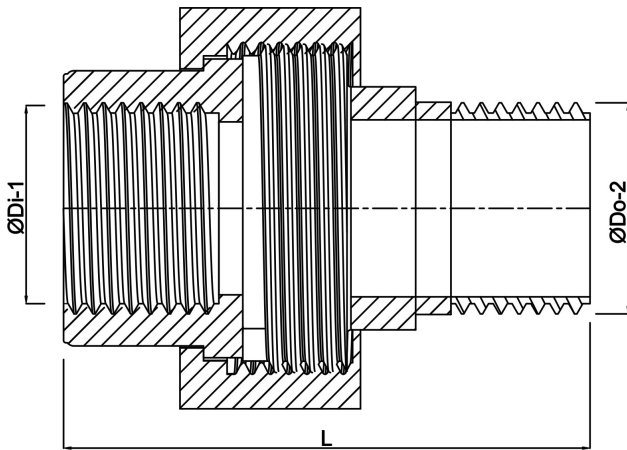

**Profec Nr. 341 Union coupler
brass 2" female thread x male
thread 30bar type conical
(0710430)**

TECHNICAL SPECIFICATIONS

Type	conical
Material	brass
Connection	female thread x male thread
Fitting nr.	Nr. 341
Pressure	30 bar
Max. temp.	120 °C
Size	2"
Length	57,5 mm
Max. temperature	120 °C
Outer ø	76,5 mm

DIMENSIONS

F-1	22 mm
F-2	25 mm
K-1	66 mm
K-2	64 mm
Kn	87 mm

L 85 mm

ØDi-1 2 "

ØDo-2 2 "

Last modified date: 24/05/2026

Bosta UK Ltd.
Reflection House
Olding Road
Bury St. Edmunds
Suffolk
IP33 3TA
T +44 (0) 1284 716580
E enquiries@bosta.co.uk
<http://www.bosta.com>