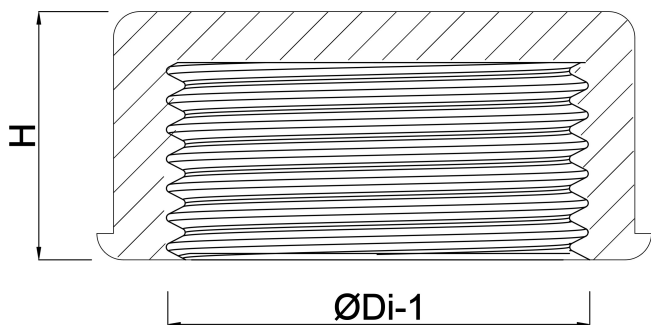

Profec Nr. 308 Cap brass 1 1/2" female thread 40bar (0708910)

TECHNICAL SPECIFICATIONS

Material	brass
Connection	female thread
Fitting nr.	Nr. 308
Size	1 1/2"
Pressure	40 bar

DIMENSIONS

H	76 mm
ØDi-1	1 1/2 "