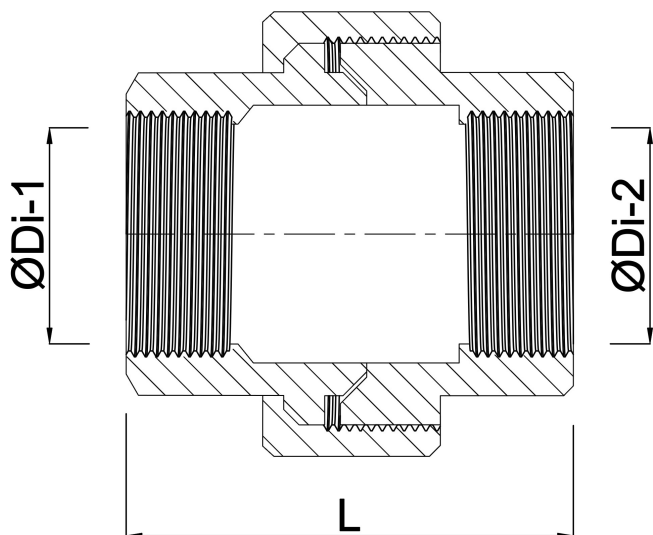

**Profec Nr. 340 Union coupler
cast iron galvanised 4" female
thread 25bar DVGW type
conical (1034012)**

TECHNICAL SPECIFICATIONS

Type	conical
Material	cast iron
Surface treatment	galvanised
Approval	DVGW
Connection	female thread
Fitting nr.	Nr. 340
Temperature range	-20°C - 120°C
Pressure	25 bar
Size	4"
Length	110 mm

DIMENSIONS

L	112 mm
ØDi-1	4 "
ØDi-2	4 "
F-1	36 mm
F-2	36 mm

Kn 150 mm

K-1 124 mm

K-2 124 mm

PRODUCT INFORMATION

Conical seal.

Last modified date: 05/10/2025