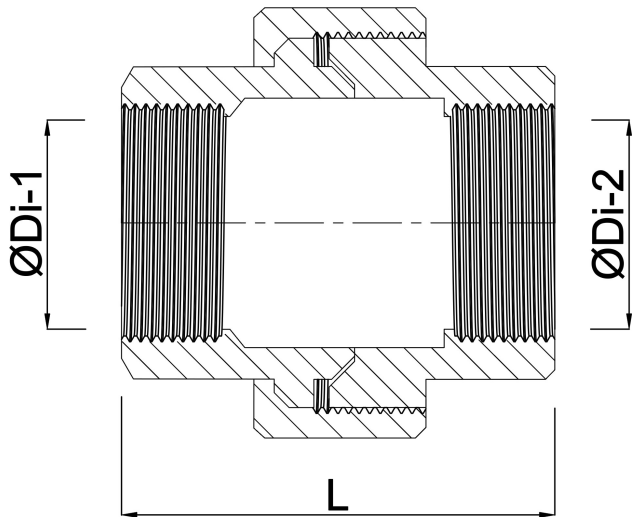

**Profec Nr. 340 Union coupler
cast iron galvanised 4" female
thread 25bar DVGW type
conical (1034012)**

TECHNICAL SPECIFICATIONS

Type	conical
Material	cast iron
Surface treatment	galvanised
Approval	DVGW
Connection	female thread
Fitting nr.	Nr. 340
Temperature range	-20°C - 120°C
Pressure	25 bar
Size	4"
Length	110 mm

DIMENSIONS

F-1	36 mm
F-2	36 mm
K-1	124 mm
K-2	124 mm
Kn	150 mm

L 112 mm

ØDi-1 4 "

ØDi-2 4 "

PRODUCT INFORMATION

Conical seal.

Last modified date: 24/05/2026