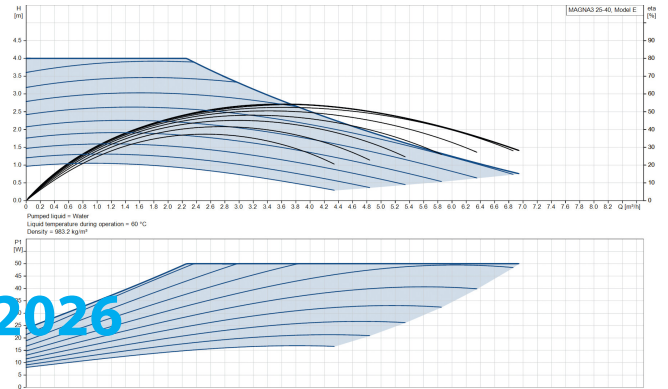

Size

1 1/2"

Ampere

0.46 A

Last modified date: 10/05/2026

Bosta UK Ltd.
Reflection House
Olding Road
Bury St. Edmunds
Suffolk
IP33 3TA
T +44 (0) 1284 716580
E enquiries@bosta.co.uk
<http://www.bosta.com>