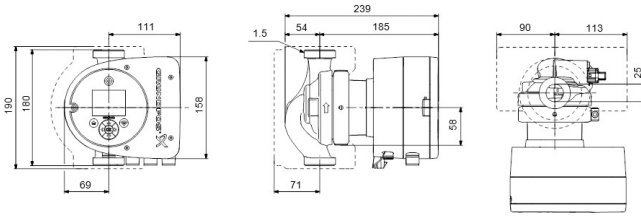

# TECHNICAL SPECIFICATIONS

Colour black/red

Material cast iron

Approval WRAS

Pump body cast iron

Material impeller 1 fibreglass-reinforced PES

Connection male thread

Voltage 230VAC

Max. head 4 m

Size

1 1/2"

Ampere

0.46 A

**Last modified date: 10/05/2026**

Bosta UK Ltd.  
Reflection House  
Olding Road  
Bury St. Edmunds  
Suffolk  
IP33 3TA  
T +44 (0) 1284 716580  
E [enquiries@bosta.co.uk](mailto:enquiries@bosta.co.uk)  
<http://www.bosta.com>