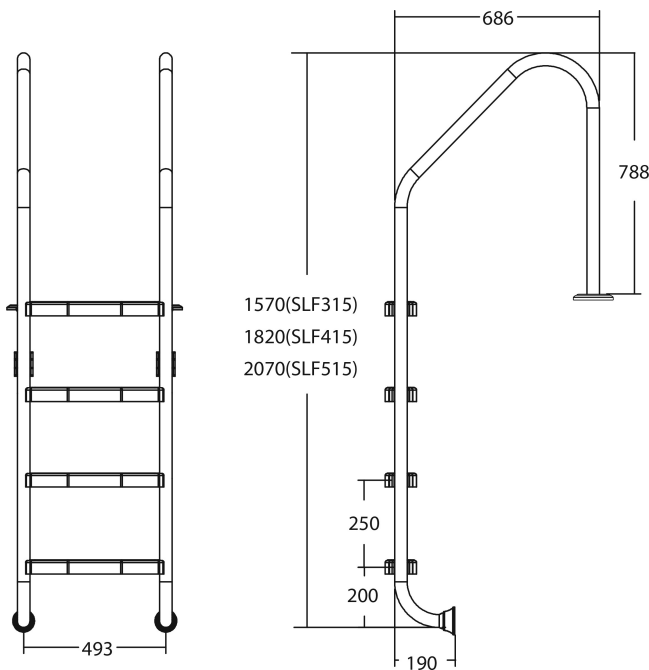

Flotide Pool steps stainless steel 316 type flange wide model 4 steps (7026933)

FLOTIDE

TECHNICAL SPECIFICATIONS

Type flange wide model

Material stainless steel 316

Number of Steps 4

PRODUCT INFORMATION

Flotide pool ladder (wide model) is attached 496 mm behind the pool edge. All ladders include an anti-slip pad.