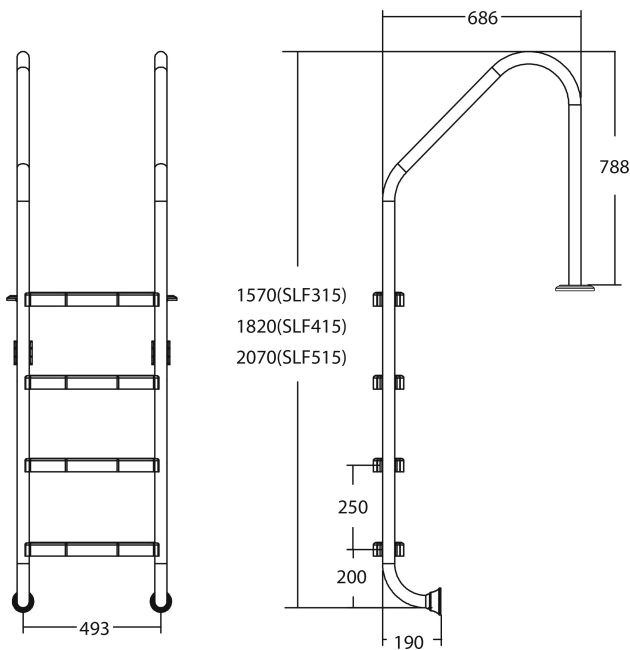

Flotide Pool steps stainless steel 316 type flange wide model 4 steps (7026933)

FLOTIDE

TECHNICAL SPECIFICATIONS

Type flange wide model

Material stainless steel 316

Number of Steps 4

PRODUCT INFORMATION

Flotide pool ladder (wide model) is attached 496 mm behind the pool edge. All ladders include an anti-slip pad.