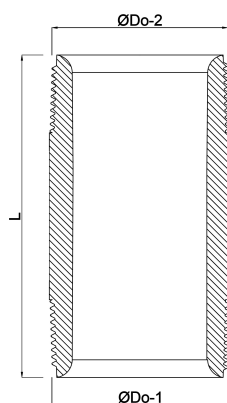

**Profec Nr. 23 Pipe nipple
stainless steel 316 1/2" male
thread 16bar 80 mm (0080412)**

TECHNICAL SPECIFICATIONS

Material stainless steel 316

Connection male thread

DIN Standard DIN 2999

Fitting nr. Nr. 23

Pressure 16 bar

Size 1/2"

Length 80 mm

DIMENSIONS

L 80 mm

ØDo-1 1/2 "

ØDo-2 1/2 "

Last modified date: 13/03/2026