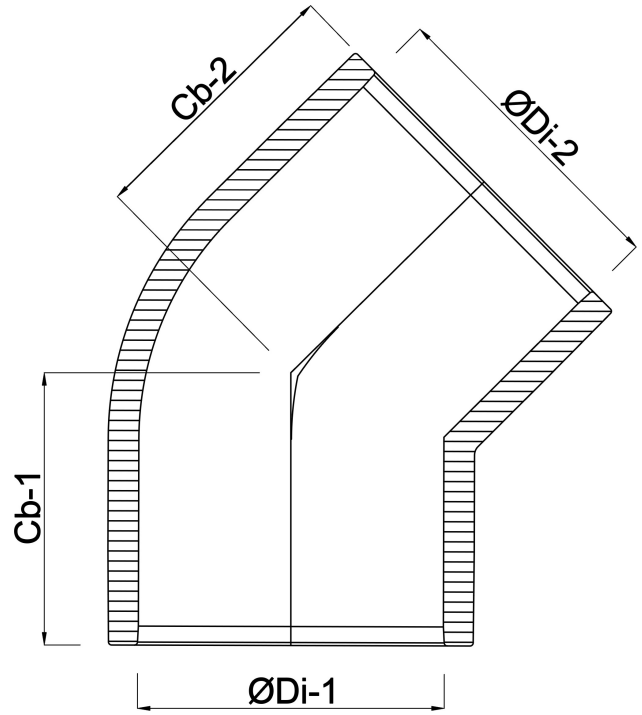

**VDL Elbow 45° PVC-U 110 mm
glue socket 16bar grey
(7002615)**

V-L Van de Lande

TECHNICAL SPECIFICATIONS

Colour grey

Material PVC-U

Size 110 mm

Connection glue socket

Pressure 16 bar

DIMENSIONS

Cb-1 87 mm

Cb-2 87 mm

ØDi-1 110 mm

ØDi-2 110 mm

β 45 °

Last modified date: 27/05/2026

Bosta UK Ltd.
Reflection House
Olding Road
Bury St. Edmunds
Suffolk
IP33 3TA
T +44 (0) 1284 716580
E enquiries@bosta.co.uk
<http://www.bosta.com>